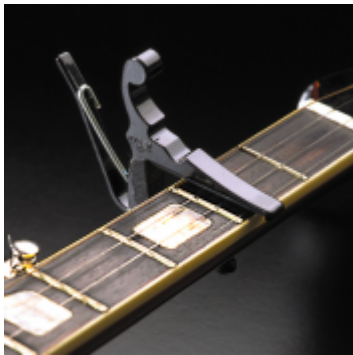

Price: $29.75

SKU: 5442

Categories: [Banjos](#), [Guitar Accessories](#), [Mandolins](#)

Tags: [Guitar Supplies](#)

Product Short Description :

Whether it's for bluegrass, folk, Americana, country, or rock, the banjo is once again gaining popularity. Now there's a Kyser® Quick-Change® that's specifically made for the necks of smaller instruments like the banjo.

Product Gallery:

Customer Service Is Our Top Priority!