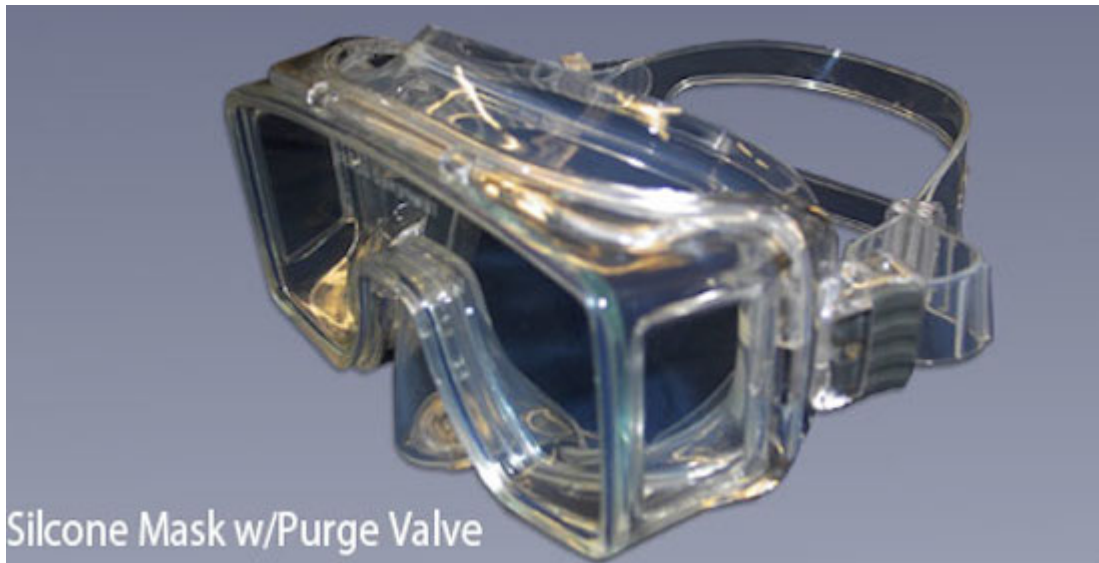

ProLine 3 Panel Silicone Face Mask With Purge Valve

Silicone Mask w/Purge Valve

Excellent face mask if you are using a snorkel or a regulator and compressor air kit.

Great for when you want that extra peripheral viewing area for added safety.