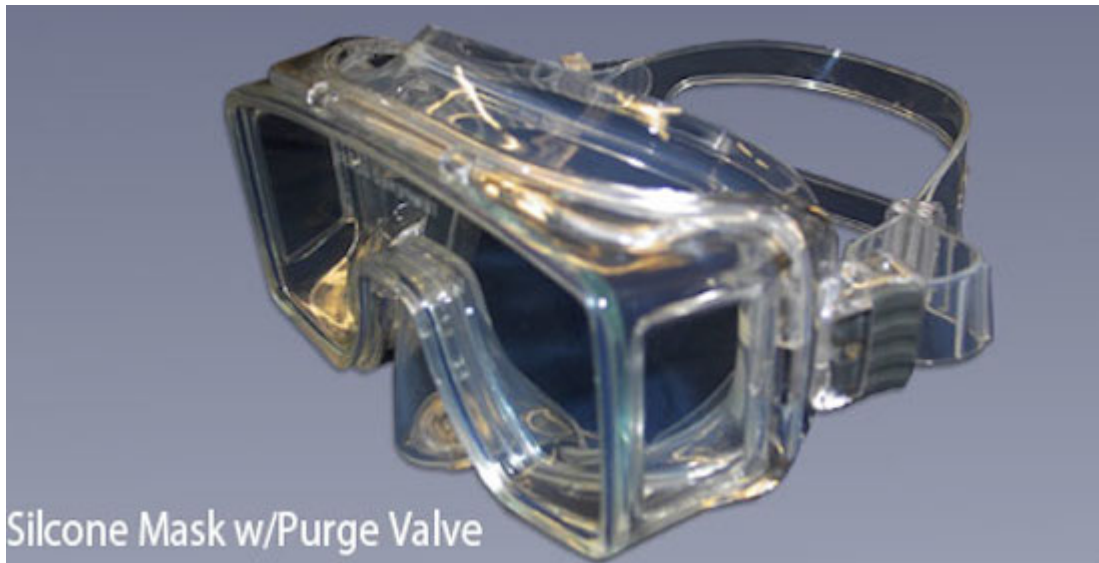

ProLine 3 Panel Silicone Face Mask With Purge Valve

Excellent face mask if you are using a snorkel or a regulator and compressor air kit.

Great for when you want that extra peripheral viewing area for added safety.