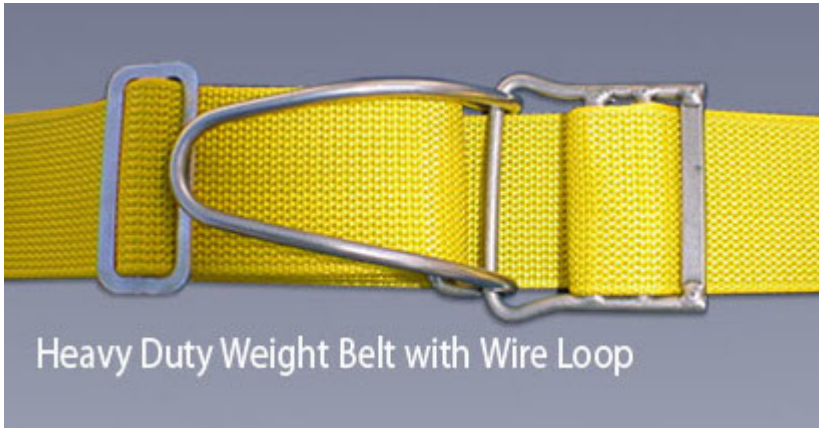

## Proline Heavy Duty Weight Belt With Wire Loop

Heavy Duty Weight Belt with Wire Loop

Quick release wire loop for added safety if trapped under water

Heavy duty woven nylon yellow belt