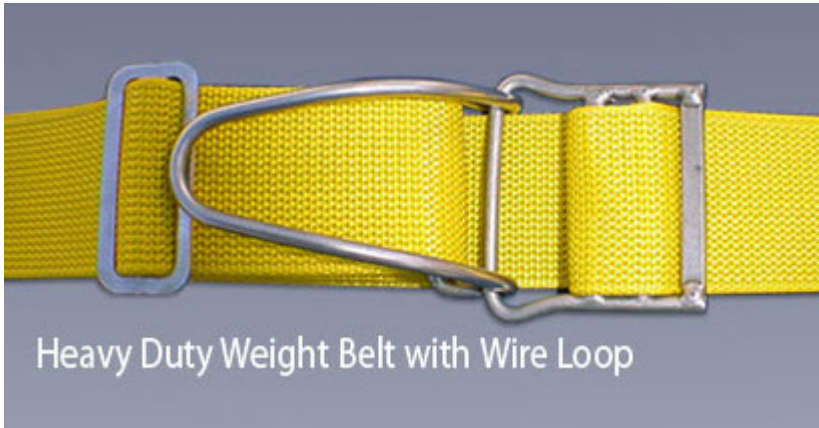

Proline Heavy Duty Weight Belt With Wire Loop

Heavy Duty Weight Belt with Wire Loop

Quick release wire loop for added safety if trapped under water

Heavy duty woven nylon yellow belt