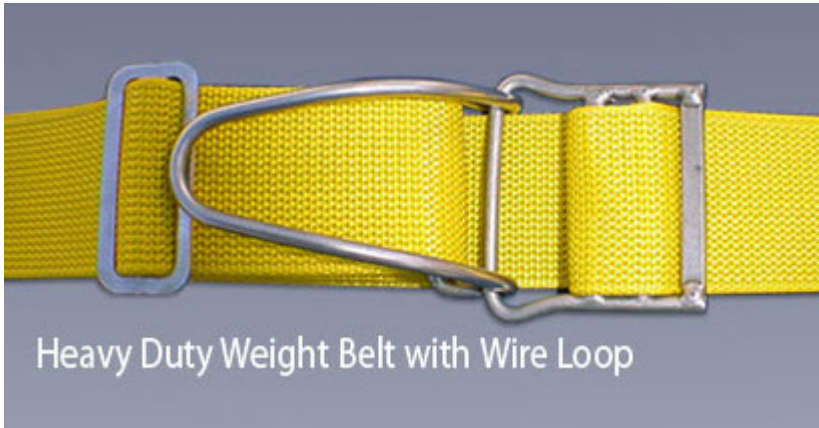

## Proline Heavy Duty Weight Belt With Wire Loop

Quick release wire loop for added safety if trapped under water

Heavy duty woven nylon yellow belt