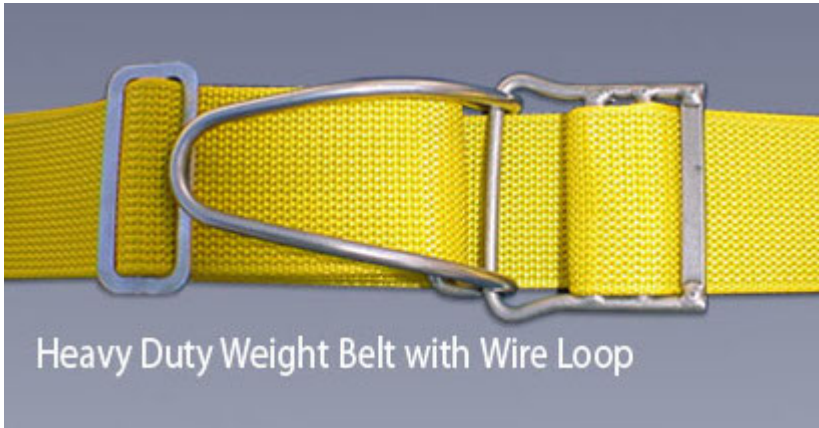

Proline Heavy Duty Weight Belt With Wire Loop

Quick release wire loop for added safety if trapped under water

Heavy duty woven nylon yellow belt