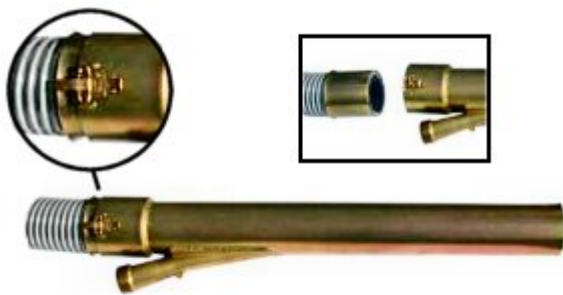

## [Keene PJ25140 2.5 Inch X 1.25 Inch Power Jet With Quick Coupler](#)

A specially designed jet tube is slightly larger than the inside of the suction hose, eliminating any obstructions in the power jet.

The quick coupler is glued onto the end of your dredge hose to allow fast connection to the power jet.

**Price:** \$300.00

**SKU:** 6913

**Categories:** [Dredge Nozzles & Power Jets](#)

**Tags:** [Gold Prospecting Supplies](#), [Jet Log](#)

### **Product Short Description :**

Keene's latest 2.5 inch Non-Clogging Power Jet virtually eliminates rock jams! The Quick Coupler enables the suction hose to be attached and removed in a matter of seconds.