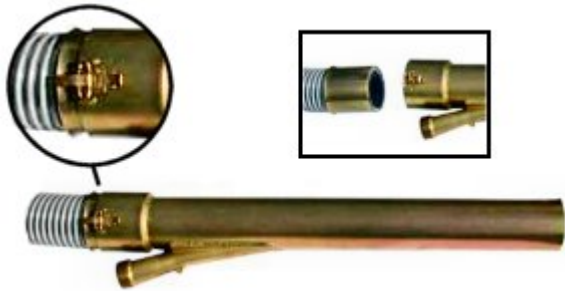

Keene PJ25140 2.5 Inch X 1.25 Inch Power Jet With Quick Coupler

A specially designed jet tube is slightly larger than the inside of the suction hose, eliminating any obstructions in the power jet.

The quick coupler is glued onto the end of your dredge hose to allow fast connection to the power jet.