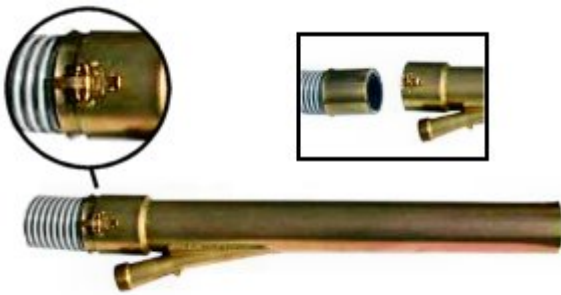

## [Keene PJ20 2 Inch X 1.25 Inch Power Jet With Quick Coupler](#)

A specially designed jet tube is slightly larger than the inside of the suction hose, eliminating any obstructions in the power jet.

The quick coupler is glued onto the end of your dredge hose to allow fast connection to the power jet.

**Price:** \$275.00

**SKU:** 6912

**Categories:** [Dredge Nozzles & Power Jets](#)

**Tags:** [Gold Prospecting Supplies](#), [Jet Log](#)

### **Product Short Description :**

Keene's latest 2 inch Non-Clogging Power Jet virtually eliminates rock jams! The Quick Coupler enables the suction hose to be attached and removed in a matter of seconds.