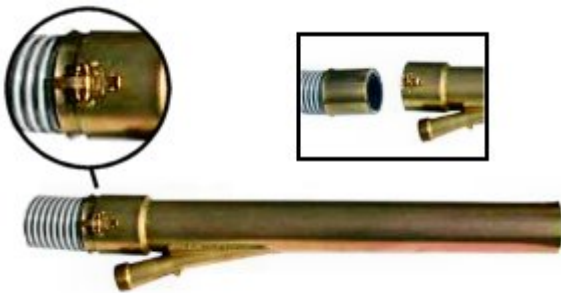

## [Keene PJ20 2 Inch X 1.25 Inch Power Jet With Quick Coupler](#)

A specially designed jet tube is slightly larger than the inside of the suction hose, eliminating any obstructions in the power jet.

The quick coupler is glued onto the end of your dredge hose to allow fast connection to the power jet.

**Price:** \$275.00

**SKU:** 6912

**Categories:** [Dredge Nozzles & Power Jets](#)

**Tags:** [Gold Prospecting Supplies](#), [Jet Log](#)

### **Product Short Description :**

Keene's latest 2 inch Non-Clogging Power Jet virtually eliminates rock jams! The Quick Coupler enables the suction hose to be attached and removed in a matter of seconds.