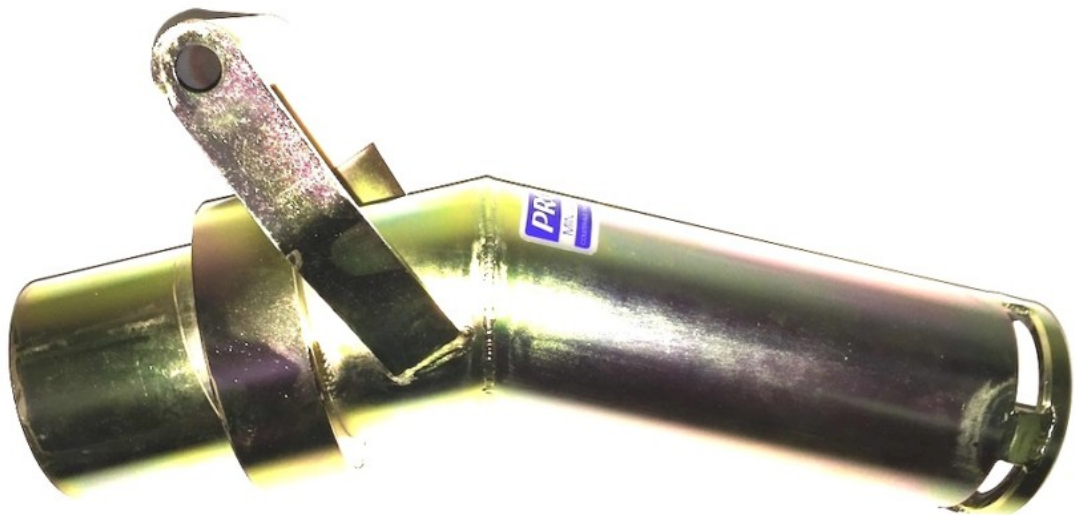

Please Click The Product Title Link To See The Product Page, If You Would Like To Purchase.

[Proline 3 Inch Swivel Tip Dredge Nozzle](#)

Proline's unique swivel seal is less prone to seizing from sand than other designs. The tip includes a high carbon steel wear ring which is spaced out from the nozzle body to increase dredge capacity and to make it easier to

remove large rocks from the tip. This nozzle is built to last!

Price: \$234.00

SKU: 6636

Categories: [Dredge Nozzles & Power Jets](#)

Tags: [Gold Prospecting Supplies](#)

Product Short Description :

Proline 3 inch swivel tips set the standard for design and construction. The tip smoothly rotates 360 degrees and is equipped with a large handle.