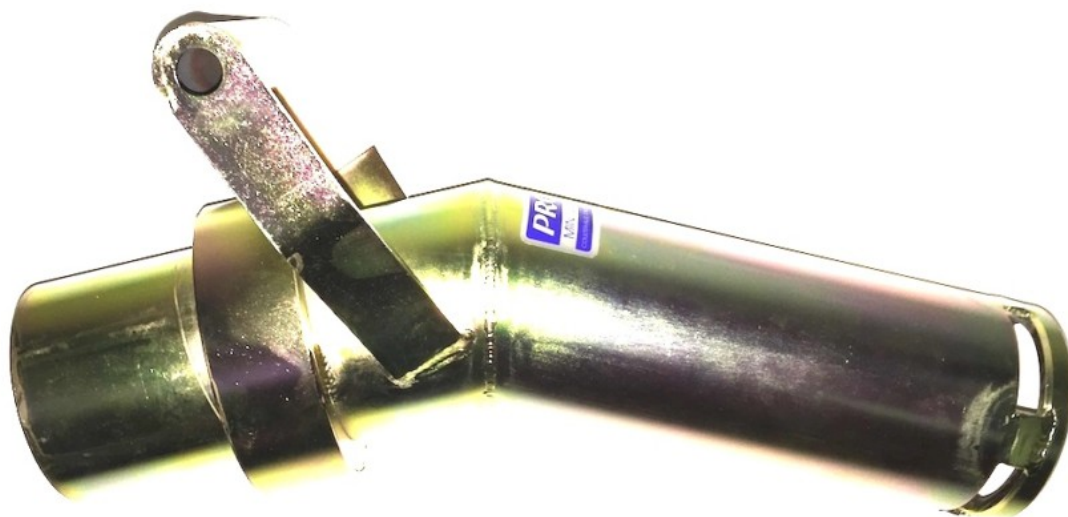

## Proline 3 Inch Swivel Tip Dredge Nozzle

Proline's unique swivel seal is less prone to seizing from sand than other designs. The tip includes a high carbon steel wear ring which is spaced out from the nozzle body to increase dredge capacity and to make it easier to remove large rocks from the tip. This nozzle is built to last!