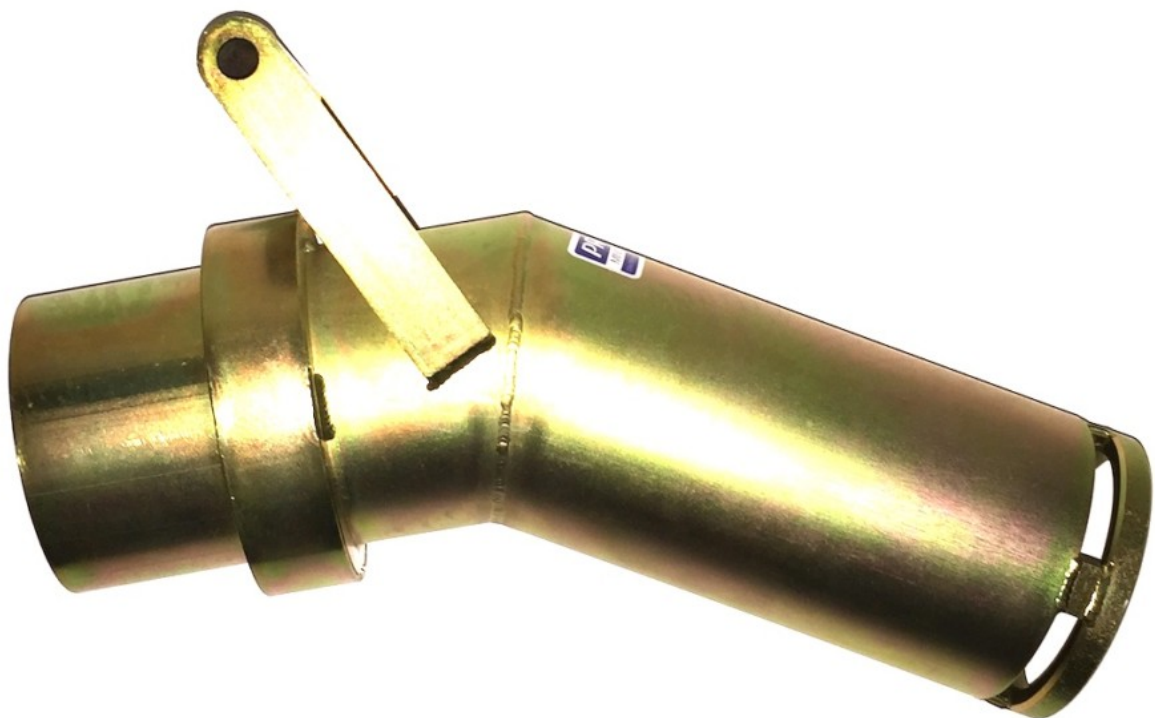

Please Click The Product Title Link To See The Product Page, If You Would Like To Purchase.

[Proline 4 Inch Swivel Tip Dredge Nozzle](#)

Proline's unique swivel seal is less prone to seizing from sand than other designs. The tip includes a high carbon steel wear ring which is spaced out from the nozzle body to increase dredge capacity and to make it easier to

remove large rocks from the tip. This nozzle is built to last!

Price: \$255.00

SKU: 6637

Categories: [Dredge Nozzles & Power Jets](#)

Tags: [Gold Prospecting Supplies](#)

Product Short Description :

Proline 4 inch swivel tips set the standard for design and construction. The tip smoothly rotates 360 degrees and is equipped with a large handle.