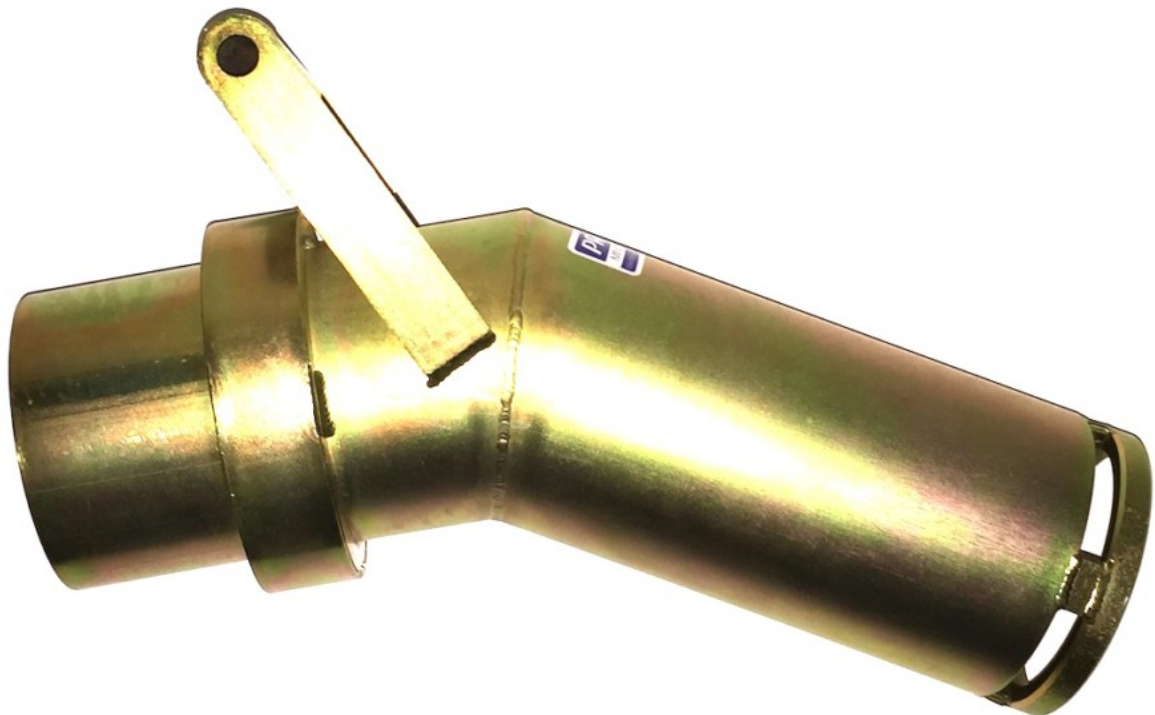

Please Click The Product Title Link To See The Product Page, If You Would Like To Purchase.

[Proline 4 Inch Swivel Tip Dredge Nozzle](#)

Proline's unique swivel seal is less prone to seizing from sand than other designs. The tip includes a high carbon steel wear ring which is spaced out from the nozzle body to increase dredge capacity and to make it easier to

remove large rocks from the tip. This nozzle is built to last!

Price: \$255.00

SKU: 6637

Categories: [Dredge Nozzles & Power Jets](#)

Tags: [Gold Prospecting Supplies](#)

Product Short Description :

Proline 4 inch swivel tips set the standard for design and construction. The tip smoothly rotates 360 degrees and is equipped with a large handle.