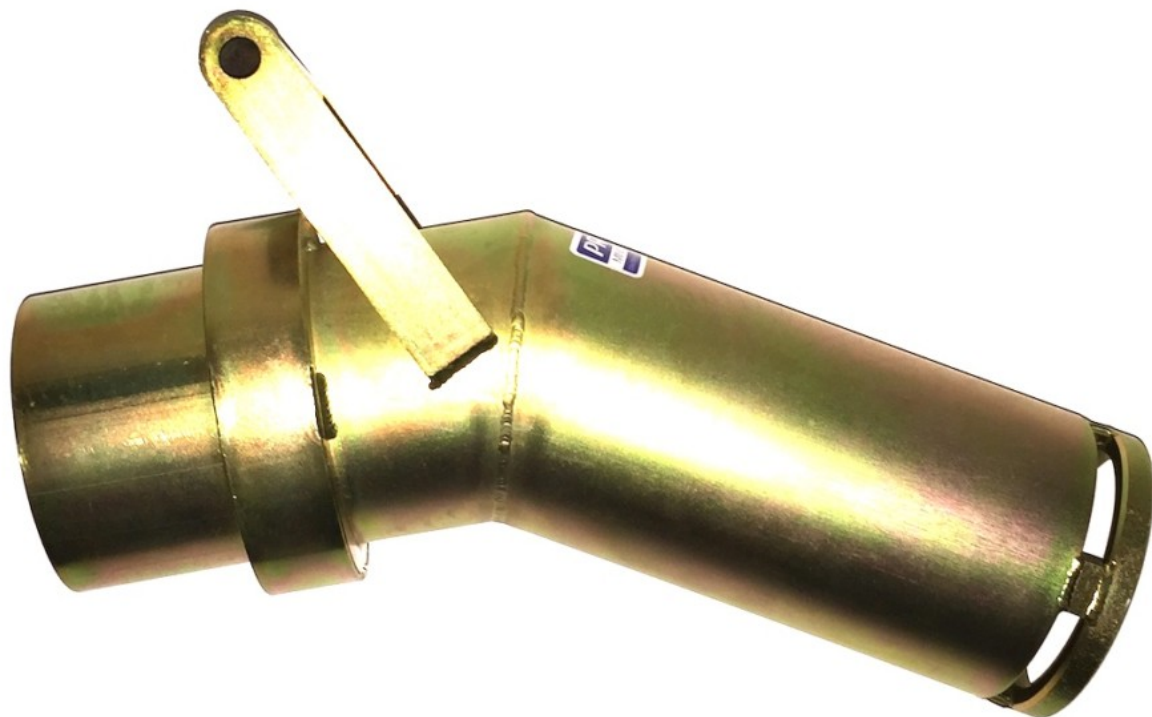

## Proline 4 Inch Swivel Tip Dredge Nozzle

Proline's unique swivel seal is less prone to seizing from sand than other designs. The tip includes a high carbon steel wear ring which is spaced out from the nozzle body to increase dredge capacity and to make it easier to remove large rocks from the tip. This nozzle is built to last!