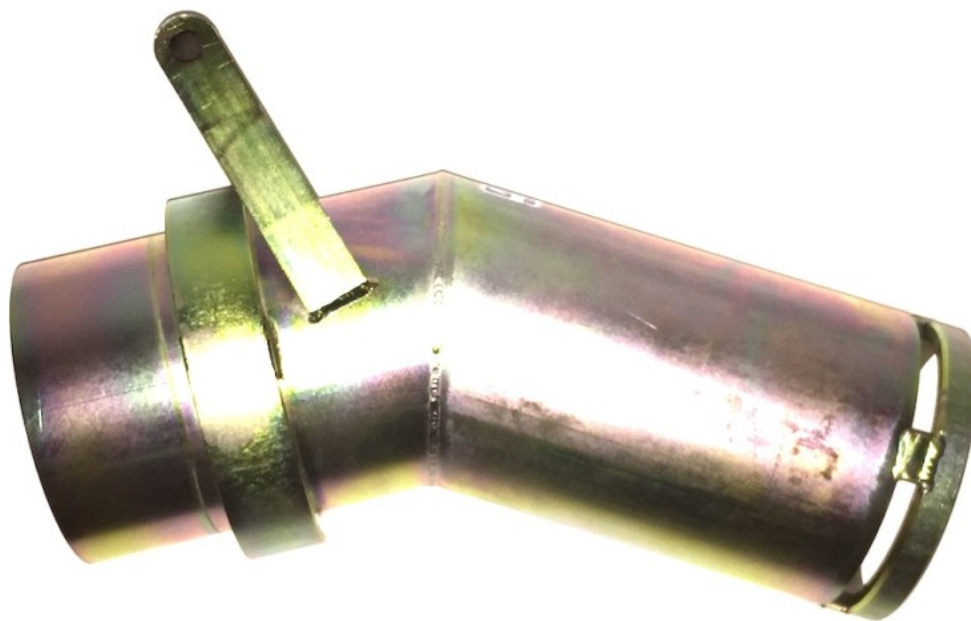

Proline 5 Inch Swivel Tip Dredge Nozzle

Proline's unique swivel seal is less prone to seizing from sand than other designs. The tip includes a high carbon steel wear ring which is spaced out from the nozzle body to increase dredge capacity and to make it easier to remove large rocks from the tip. This nozzle is built to last!