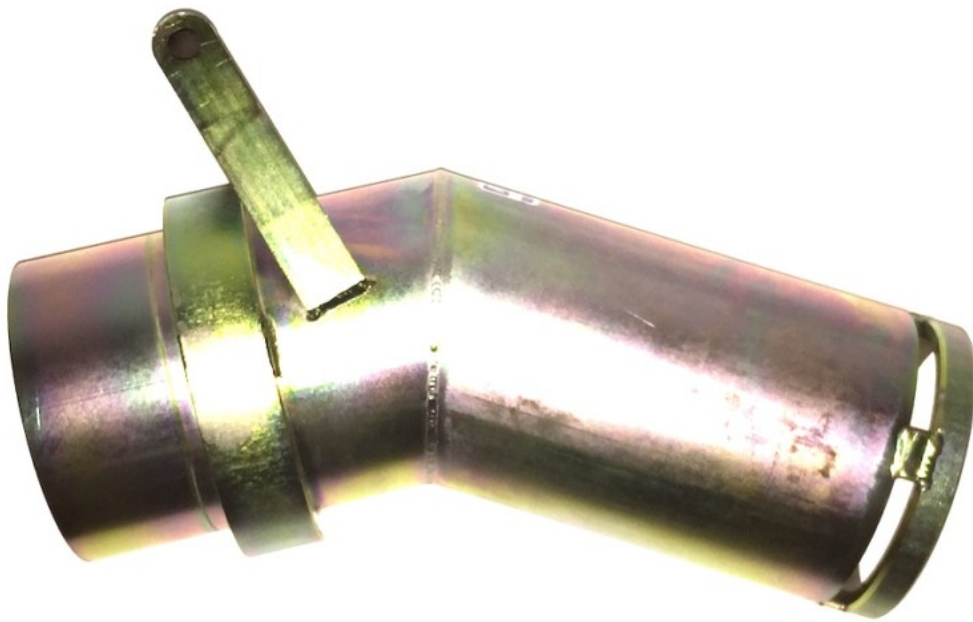

Proline 5 Inch Swivel Tip Dredge Nozzle

Proline's unique swivel seal is less prone to seizing from sand than other designs. The tip includes a high carbon steel wear ring which is spaced out from the nozzle body to increase dredge capacity and to make it easier to remove large rocks from the tip. This nozzle is built to last!