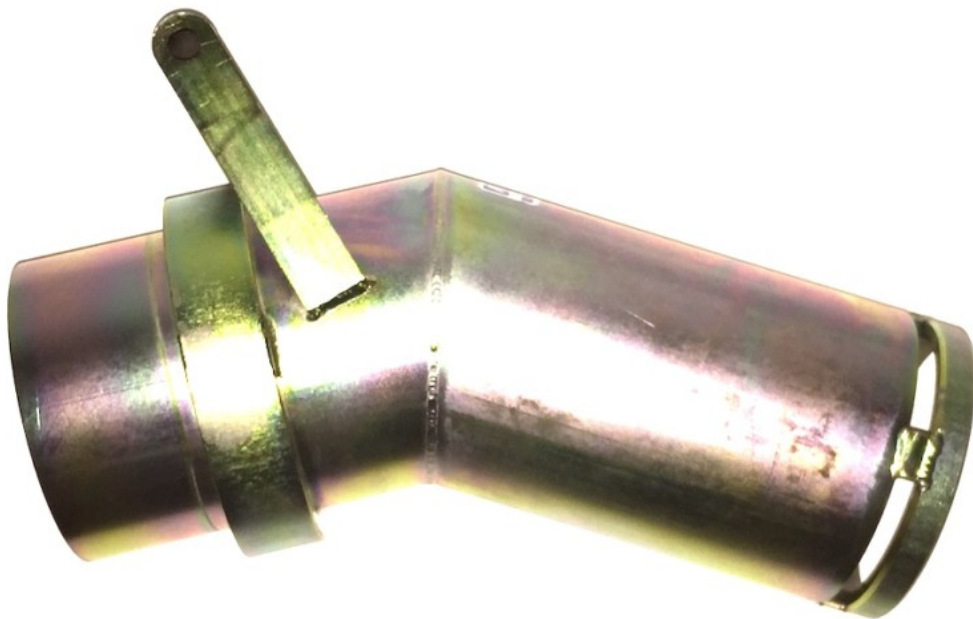

Please Click The Product Title Link To See The Product Page, If You Would Like To Purchase.

[Proline 5 Inch Swivel Tip Dredge Nozzle](#)

Proline's unique swivel seal is less prone to seizing from sand than other designs. The tip includes a high carbon steel wear ring which is spaced out from the nozzle body to increase dredge capacity and to make it easier to

remove large rocks from the tip. This nozzle is built to last!

Price: \$288.00

SKU: 6825

Categories: [Dredge Nozzles & Power Jets](#)

Tags: [Gold Prospecting Supplies](#)

Product Short Description :

Proline 5 inch swivel tips set the standard for design and construction. The tip smoothly rotates 360 degrees and is equipped with a large handle.