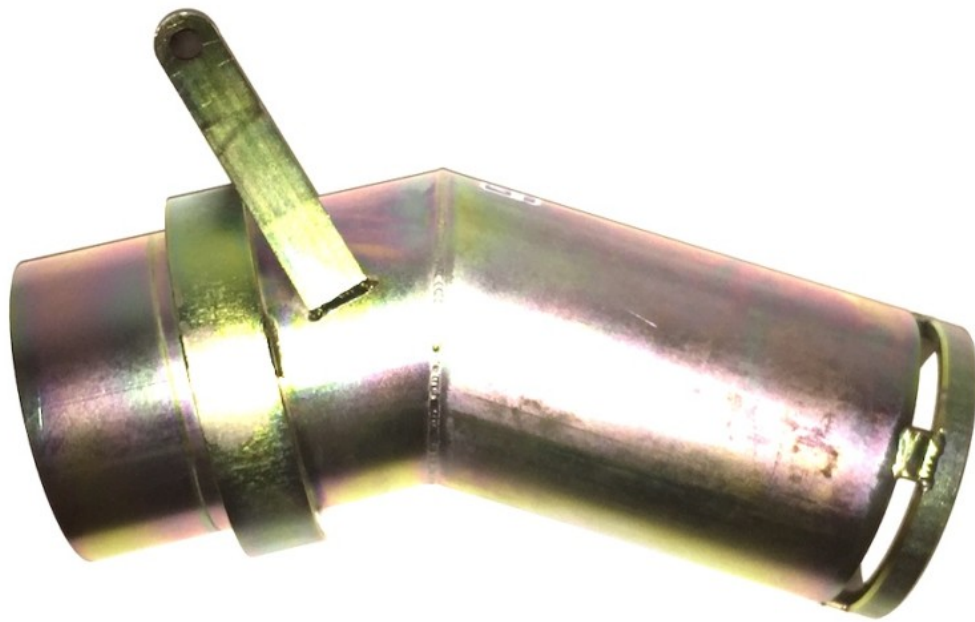

Proline 5 Inch Swivel Tip Dredge Nozzle

Proline's unique swivel seal is less prone to seizing from sand than other designs. The tip includes a high carbon steel wear ring which is spaced out from the nozzle body to increase dredge capacity and to make it easier to remove large rocks from the tip. This nozzle is built to last!