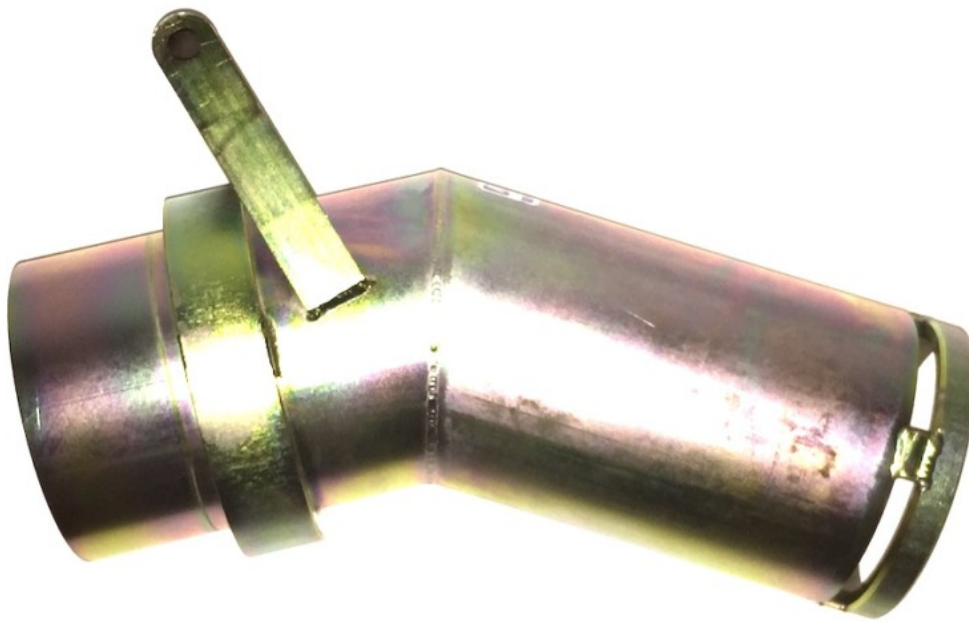

Proline 5 Inch Swivel Tip Dredge Nozzle

Proline's unique swivel seal is less prone to seizing from sand than other designs. The tip includes a high carbon steel wear ring which is spaced out from the nozzle body to increase dredge capacity and to make it easier to remove large rocks from the tip. This nozzle is built to last!