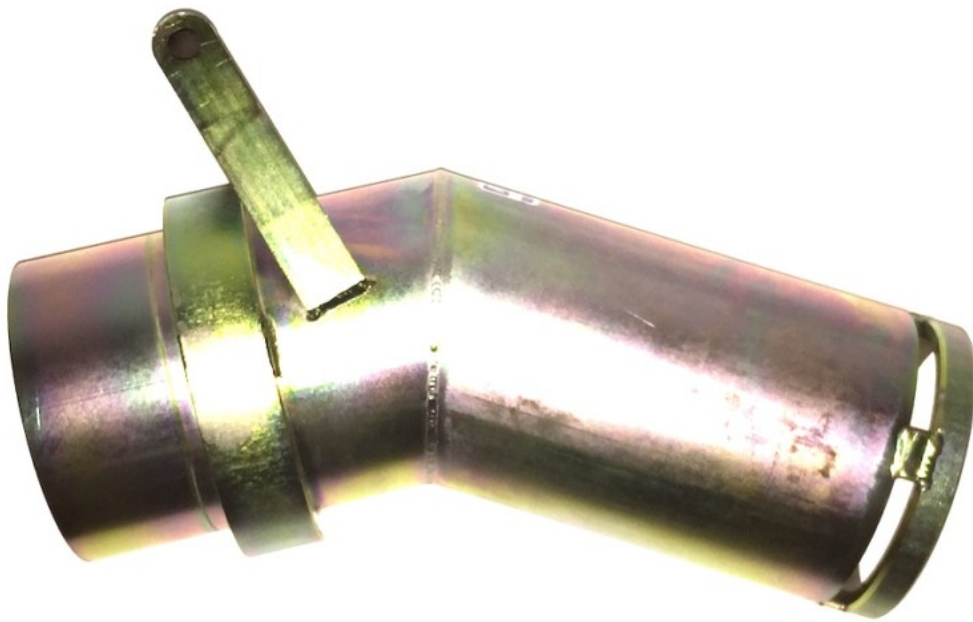

## Proline 5 Inch Swivel Tip Dredge Nozzle

Proline's unique swivel seal is less prone to seizing from sand than other designs. The tip includes a high carbon steel wear ring which is spaced out from the nozzle body to increase dredge capacity and to make it easier to remove large rocks from the tip. This nozzle is built to last!