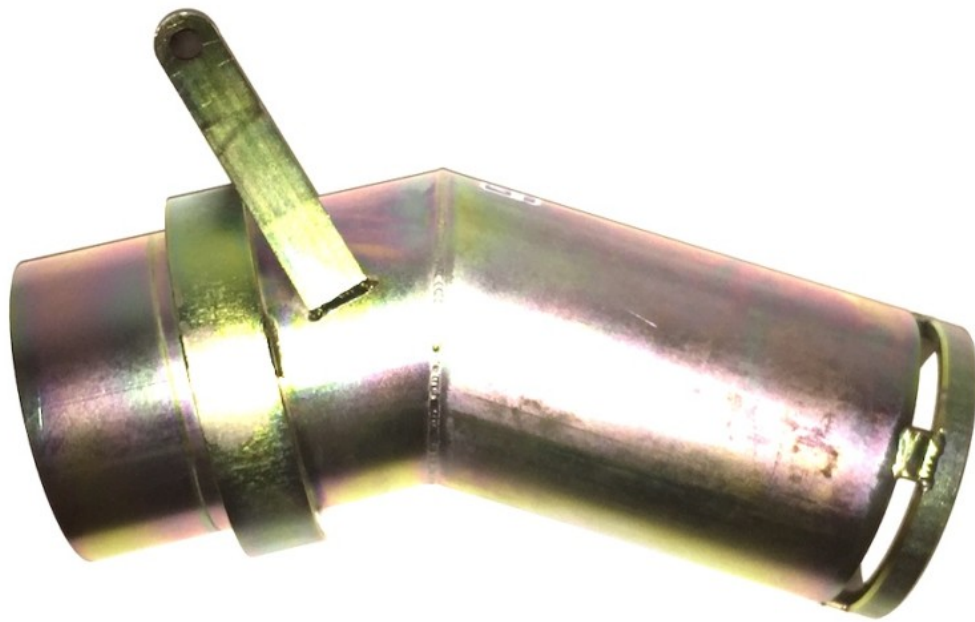

## Proline 5 Inch Swivel Tip Dredge Nozzle

Proline's unique swivel seal is less prone to seizing from sand than other designs. The tip includes a high carbon steel wear ring which is spaced out from the nozzle body to increase dredge capacity and to make it easier to remove large rocks from the tip. This nozzle is built to last!