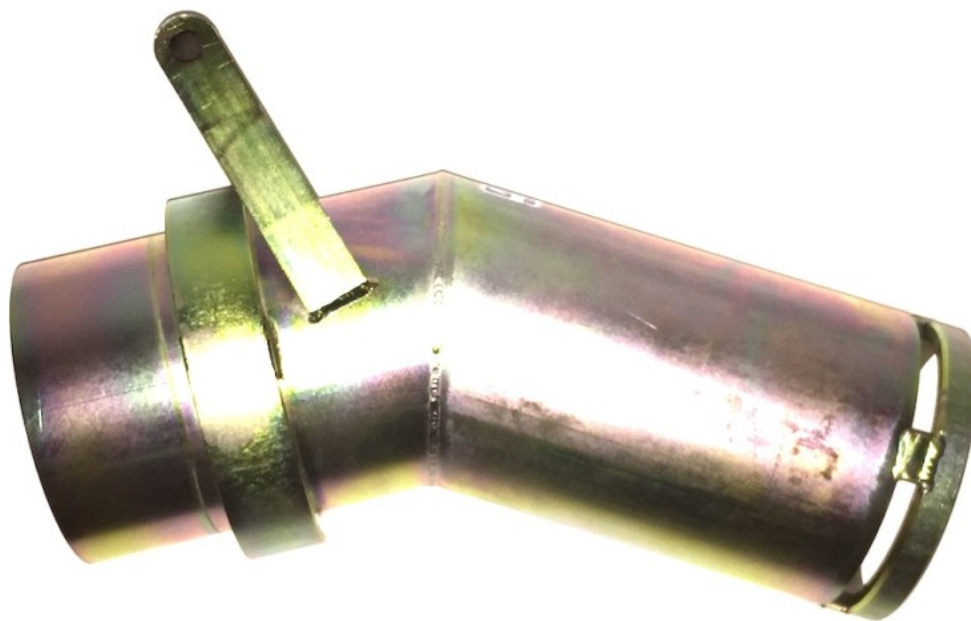

## Proline 5 Inch Swivel Tip Dredge Nozzle

Proline's unique swivel seal is less prone to seizing from sand than other designs. The tip includes a high carbon steel wear ring which is spaced out from the nozzle body to increase dredge capacity and to make it easier to remove large rocks from the tip. This nozzle is built to last!