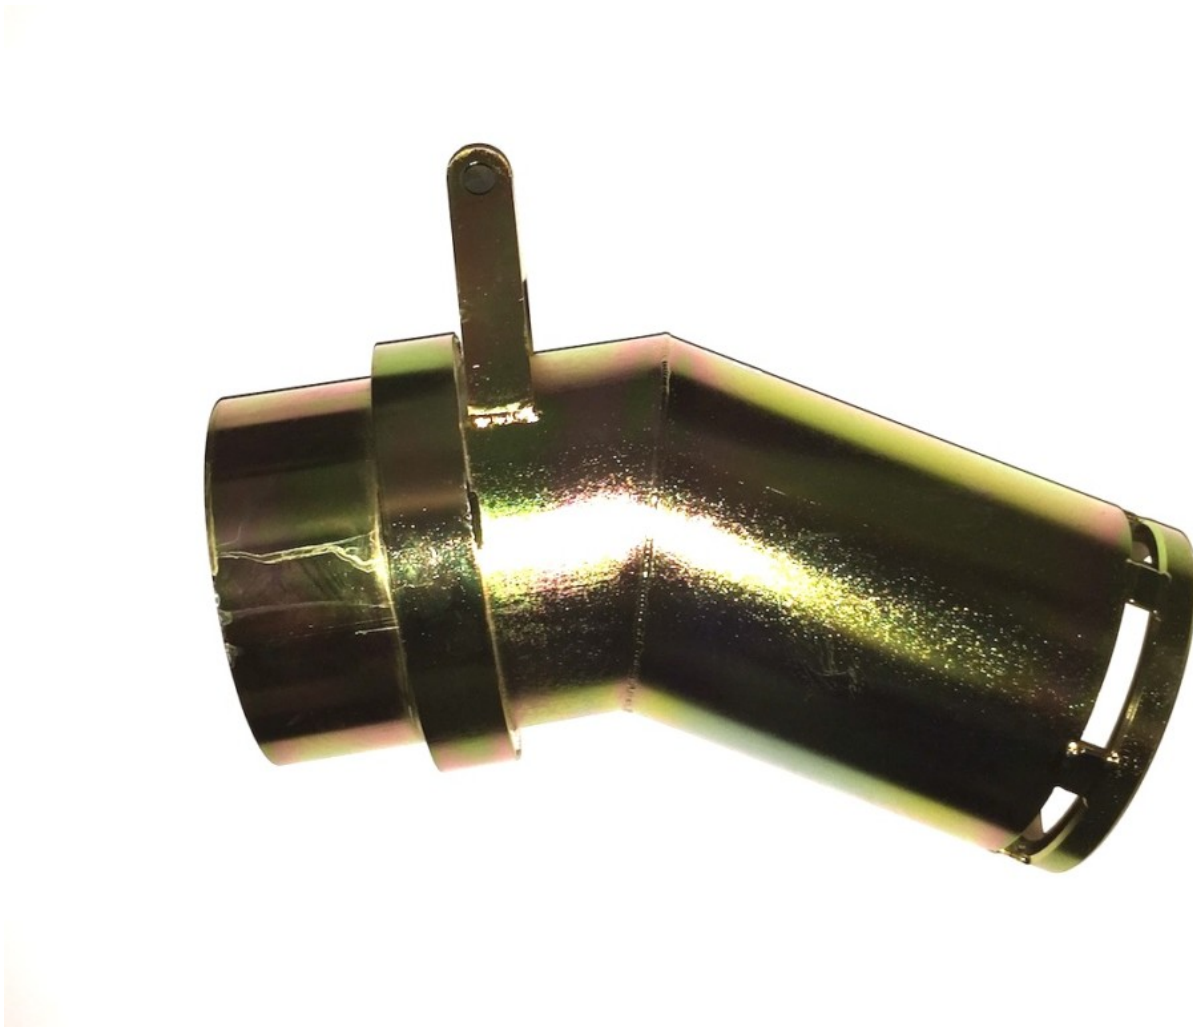

Proline 6 Inch Swivel Tip Dredge Nozzle

Proline's unique swivel seal is less prone to seizing from sand than other designs. The tip includes a high carbon steel wear ring which is spaced out from the nozzle body to increase dredge capacity and to make it easier to remove large rocks from the tip. This nozzle is built to last!