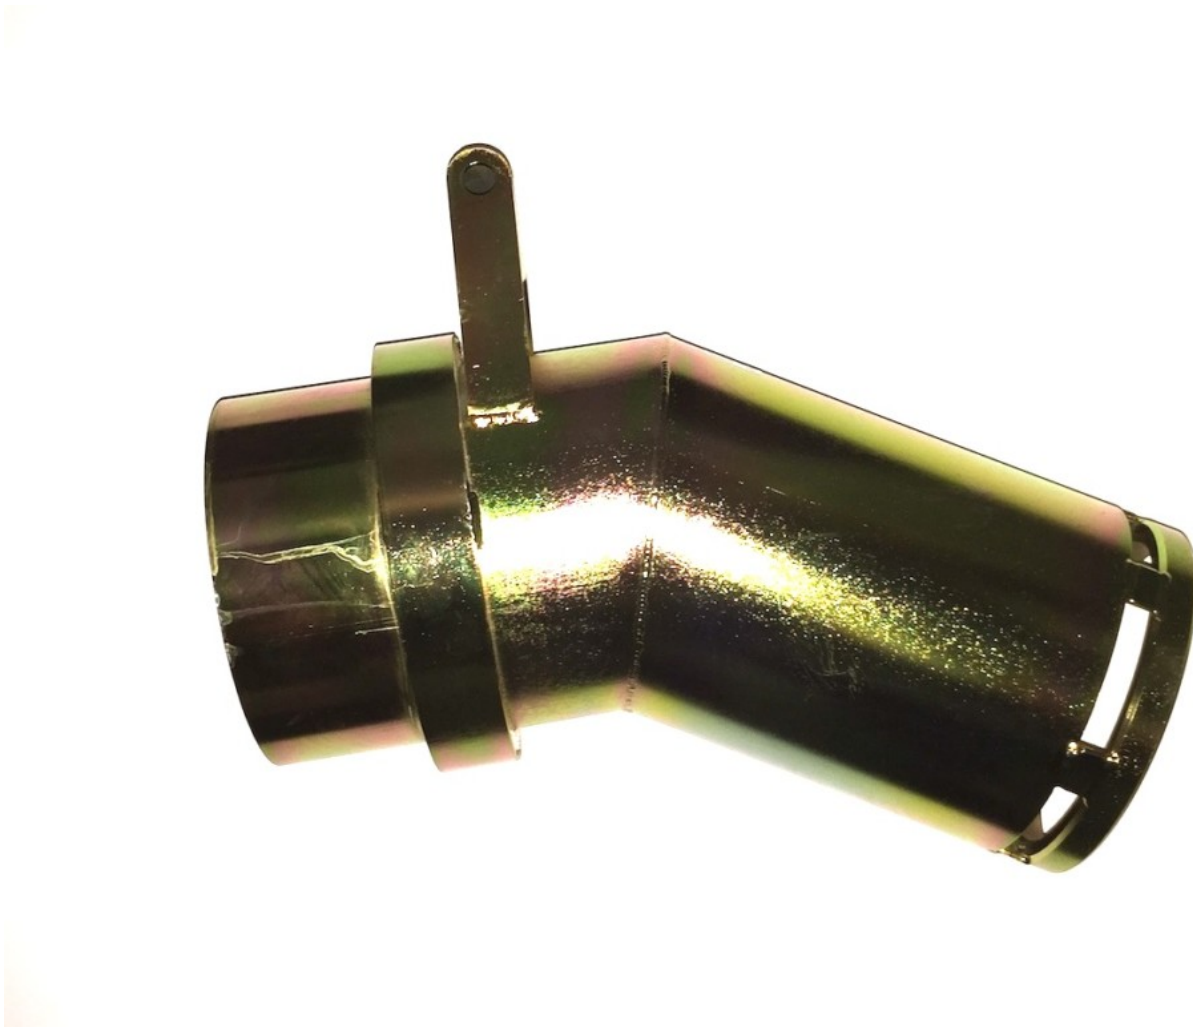

## Proline 6 Inch Swivel Tip Dredge Nozzle

Proline's unique swivel seal is less prone to seizing from sand than other designs. The tip includes a high carbon steel wear ring which is spaced out from the nozzle body to increase dredge capacity and to make it easier to remove large rocks from the tip. This nozzle is built to last!