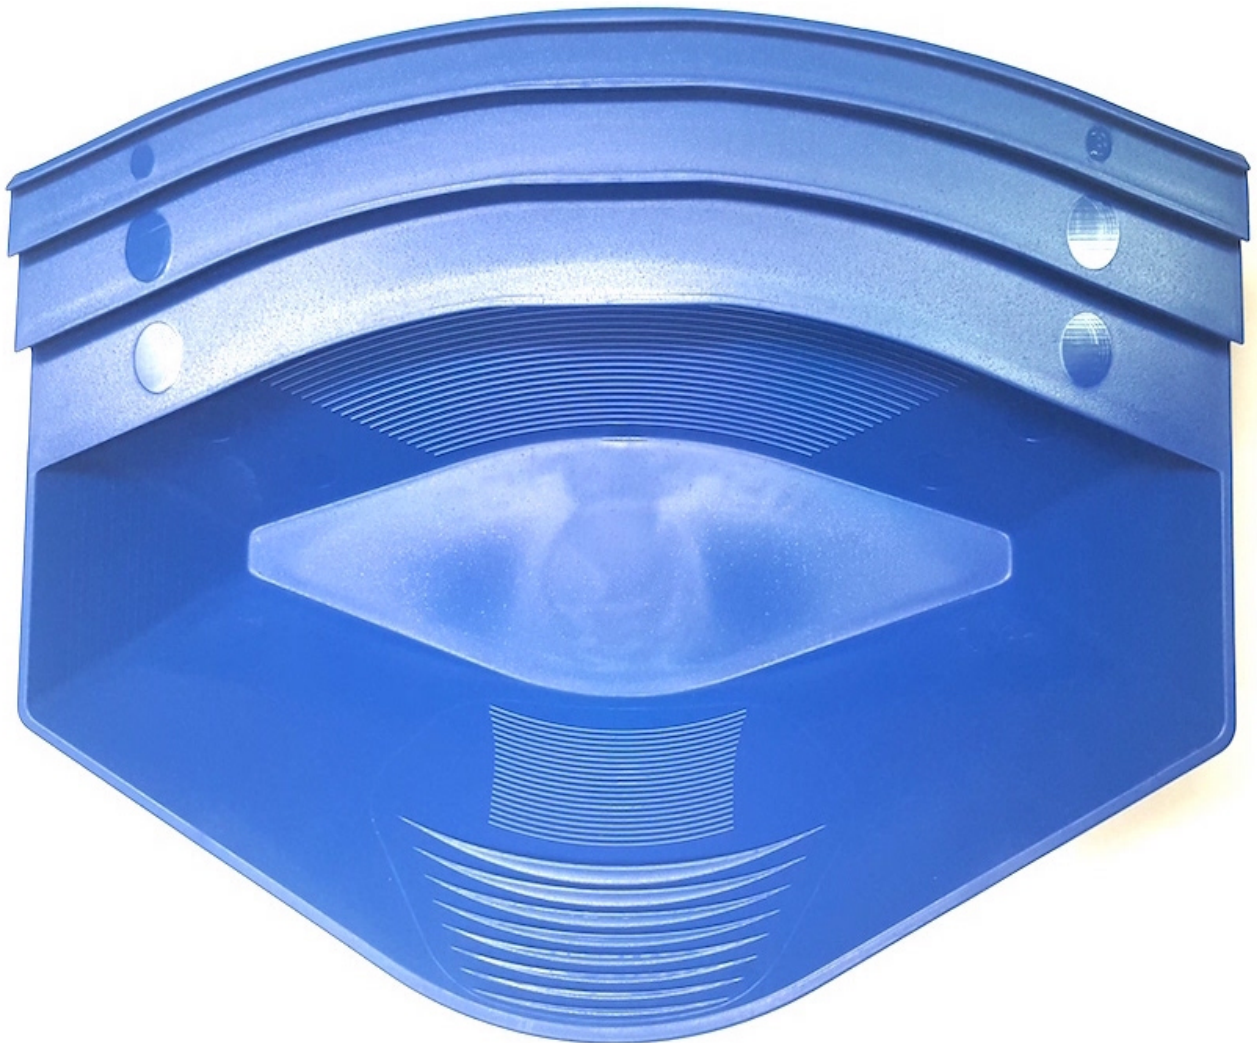

## [Gold Claw Original Blue Gold Pan](#)

The Gold Claw is very simple to use and the entire process is done under water. Just shake vigorously side to side allowing the gold to settle to the bottom of the pan. Then shake softer while slowly tilting the pan, letting the lighter material fall out of the pan over the large riffles. When down to the heavy concentrates in the pan, transfer the material to the opposite side

of the pan and repeat the process till clean gold can be removed from the pan with a snuffer bottle.

Three different riffle zones for different size gold: Large riffles (main side), Medium riffles (opposite side), Small riffles (left corner of pan)

UPC 009068019191

**Price:** ~~\$49.95~~ \$39.95

**SKU:** 7283

**Categories:** [Gold Pans](#)

**Tags:** [Gold Prospecting Supplies](#), [Gold Prospecting Tools](#), [Prospecting Pans](#)

**Product Short Description :**

The Gold Claw uses a simple “shake and tilt” method to pan gold.

Gold Claw is a fast and easy way to recover gold with no experience required.

Color and size: Blue Large

***Customer Service Is Our Top Priority!***