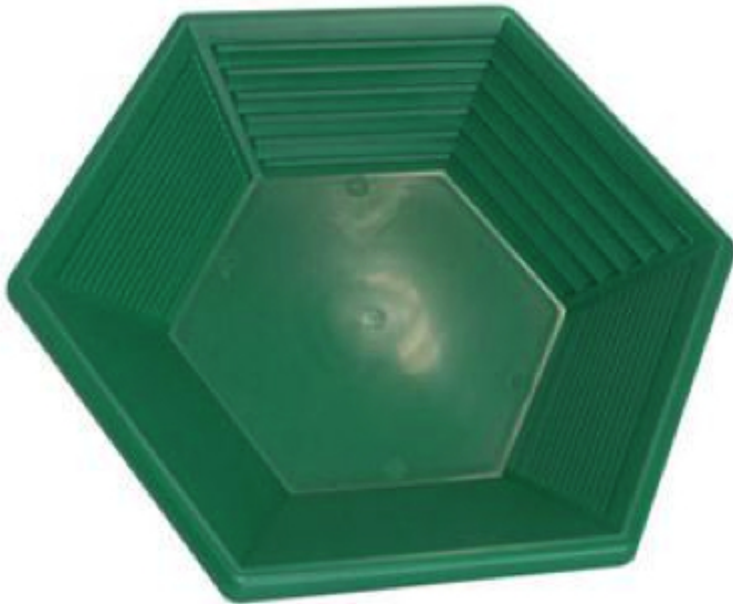

Jobe Green Hex Gold Pan

There are also two sets of sixteen secondary riffles for basic clean up, and two sides with a textured surface for final clean up. When you experience the gold catching effect of panning in a trough you will wonder why it took so long for someone to figure it out. The Hex Pan is 15 inches across, three inches deep, and is made of very durable polypropylene plastic. The Hex Pan is available green.