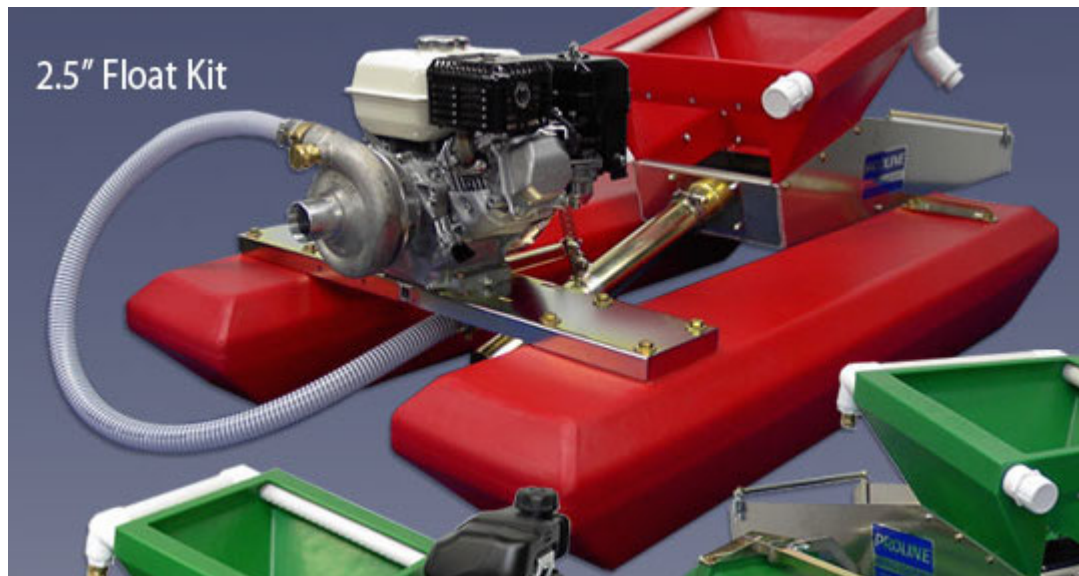

## Proline 2.5 Inch Combo Float Kit (\*Local Pickup Only)

This allows the operator to work in deeper water with most of the advantages found in a conventional gold dredge.