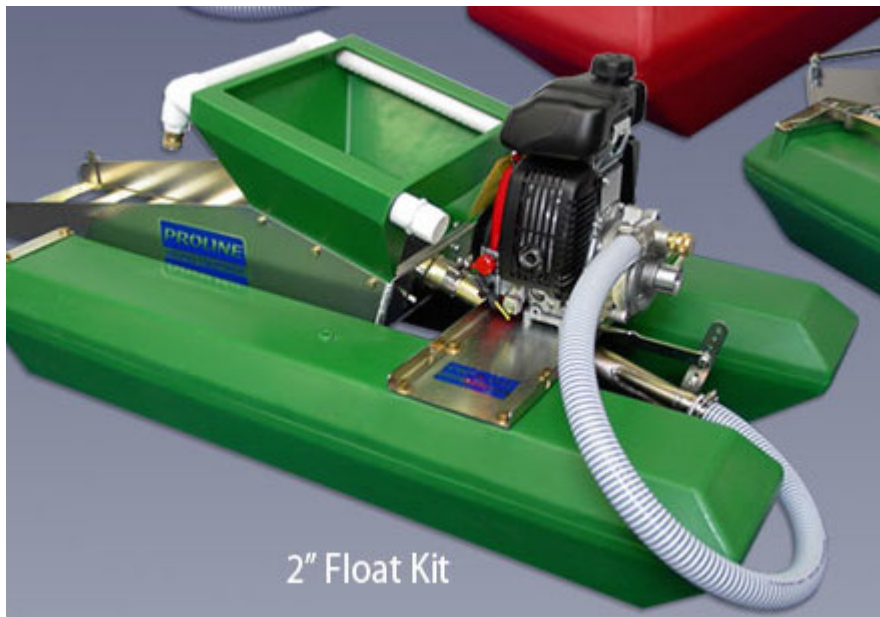

ProLine 2 Inch Combo Float Kit

This allows the operator to work in deeper water with most of the advantages found in a conventional gold dredge.