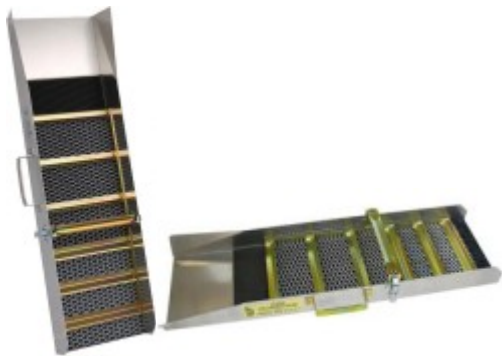

section of diamond cut raised aluminum is included for enhanced fine gold recovery. The riffle latching system is centered for quicker and easier cleanup. The steel riffles are plated for decades of durable service.

[Jobe 36 Inch Yellow Jacket Sluice Instructions](#)

Price: $129.00

SKU: 6471

Categories: [Sluice Boxes](#)

Tags: [Gold Prospecting Supplies](#), [Gold Sluice](#), [Stream Sluice](#)

Product Short Description :

This is a great sluice box to start with, and is very portable and requires no assembly.

Stop by our retail store location for a discount!

Product Gallery:

Customer Service Is Our Top Priority!