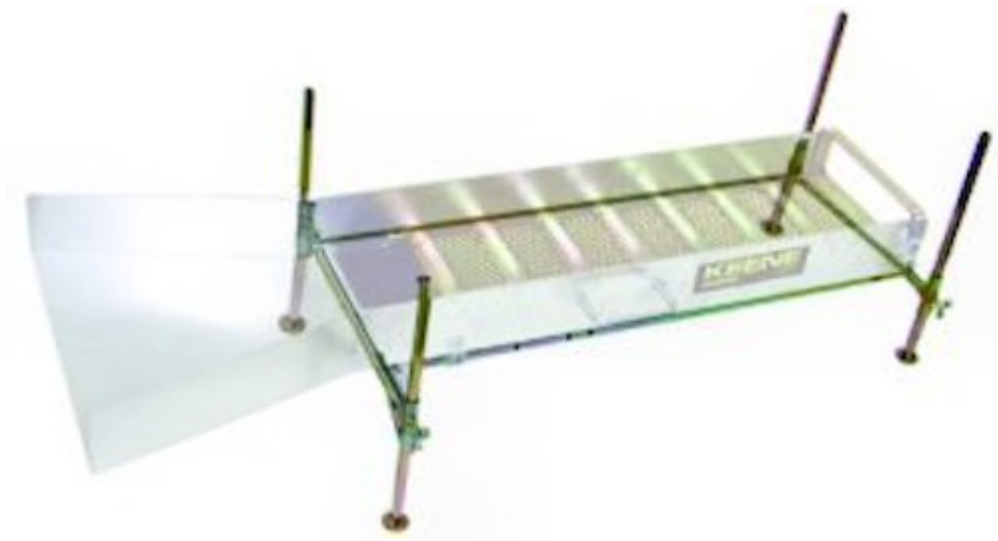

## Keene HBCKF Sluice Box Stand

This quick release frame adapts to an A51 or A52 sluice box in a matter of seconds. Provides a stable platform with adjustable legs for uneven terrain.