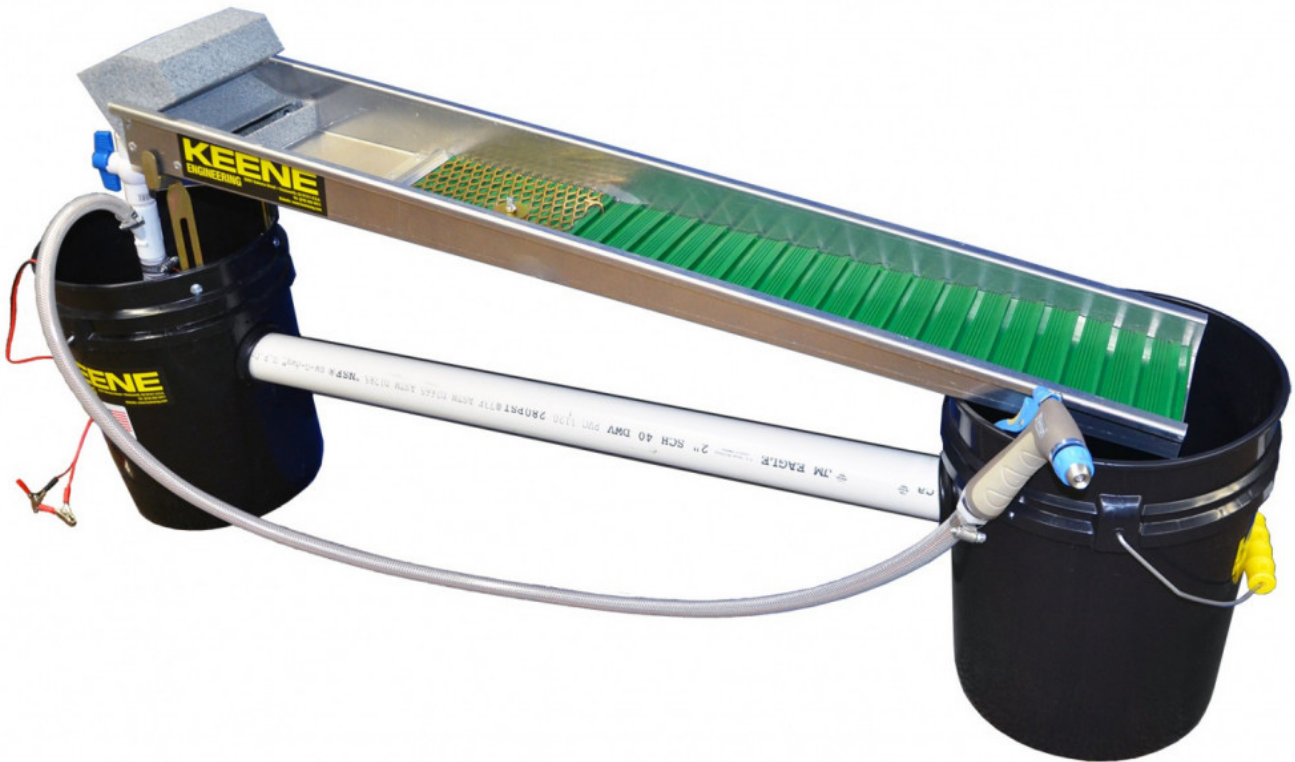

Please Click The Product Title Link To See The Product Page, If You Would Like To Purchase.

[Keene KSCR Super Concentrator](#)

Introducing the Keene KSCR Super Concentrator – the ultimate gold recovery tool for professional prospectors. This high-performance concentrator is designed to provide unmatched fine gold recovery, ensuring you get the most out of your gold prospecting efforts.

Built with quality and durability in mind, the KSCR Super Concentrator features a first-of-its-kind Hungarian Riffle molded into a high-grade rubber mat, ensuring maximum gold retention. The portable 44" x 8" concentrator sluice is equipped with a built-in flood-header box and adjustable flow valve, allowing you to fine-tune your gold recovery process.

The KSCR Super Concentrator also includes an adjustable spray nozzle for easy clean-up and concentrate movement, making your gold-panning experience efficient and hassle-free. The concentrator comes with adjustable brackets, two 5-gallon buckets, and a powerful 1250 GPH 12-volt pump, providing you with everything you need to start recovering gold right away.

With the Keene KSCR Super Concentrator, you'll experience unparalleled gold recovery performance and efficiency, making it the perfect addition to your gold prospecting arsenal. Invest in the KSCR Super Concentrator today and elevate your gold prospecting game to the next level!