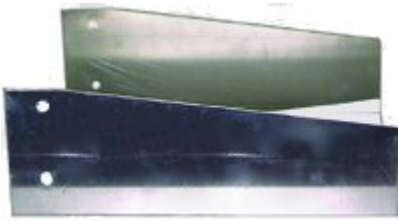

## Keene STE Sluice Trough Extension

Adds extra support for the hopper when expanding an A52 sluice box into a highbanker system.

Also provides extra room to create a low pressure zone at the head of the box to collect the fine gold.