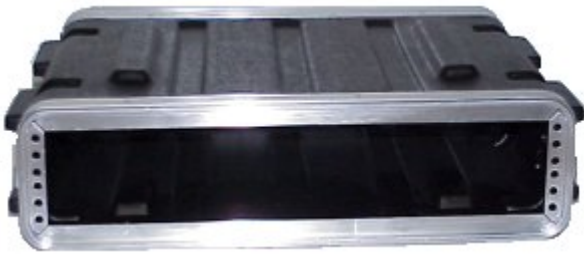

SKB 19-2U 2-Space Rack Mount Road Case

SKB 2-Space Rack Mount Road Case, #19-2U