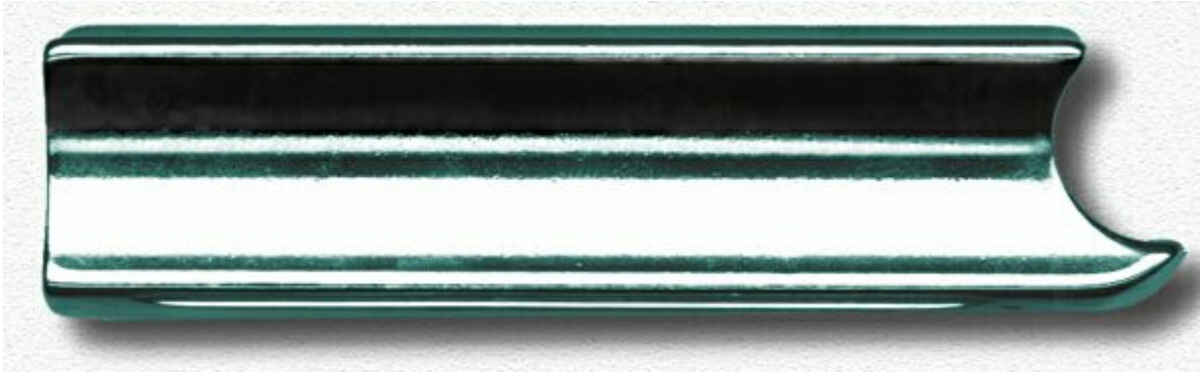

Shubb-Pearse SP-1 Steel Slide

Shubb-Pearse SP-1 Steel Slide

Our guitar steels are designed by musicians with the special demands of today's playing styles in mind. They offer unique design features not found on any other bars, including cutaway ends for improved control, and a semi-bullet tip which facilitates movement across the strings.