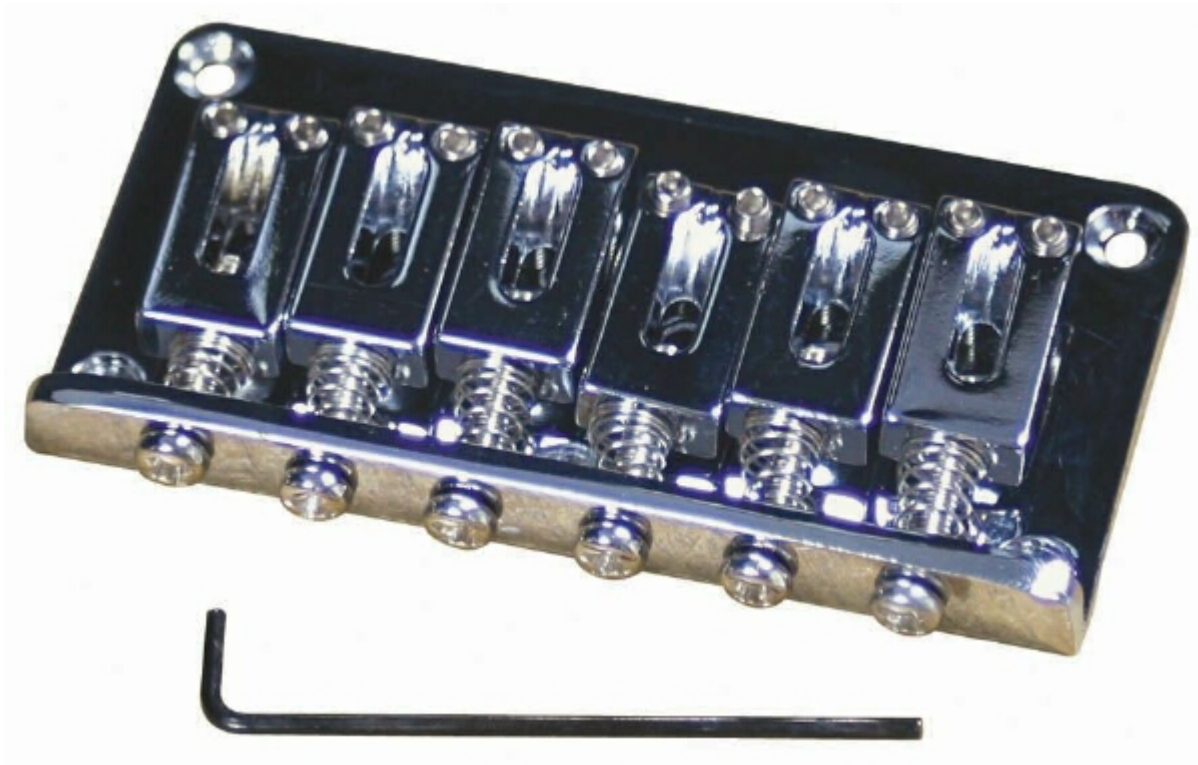

Retro Parts RP250C Electric Guitar Bridge

Retro Parts RP250C Electric Guitar Bridge

Great for when you need a complete assembly or just some parts!

Price: ~~\$42.22~~ \$42.00

Customer Service Is Our Top Priority!