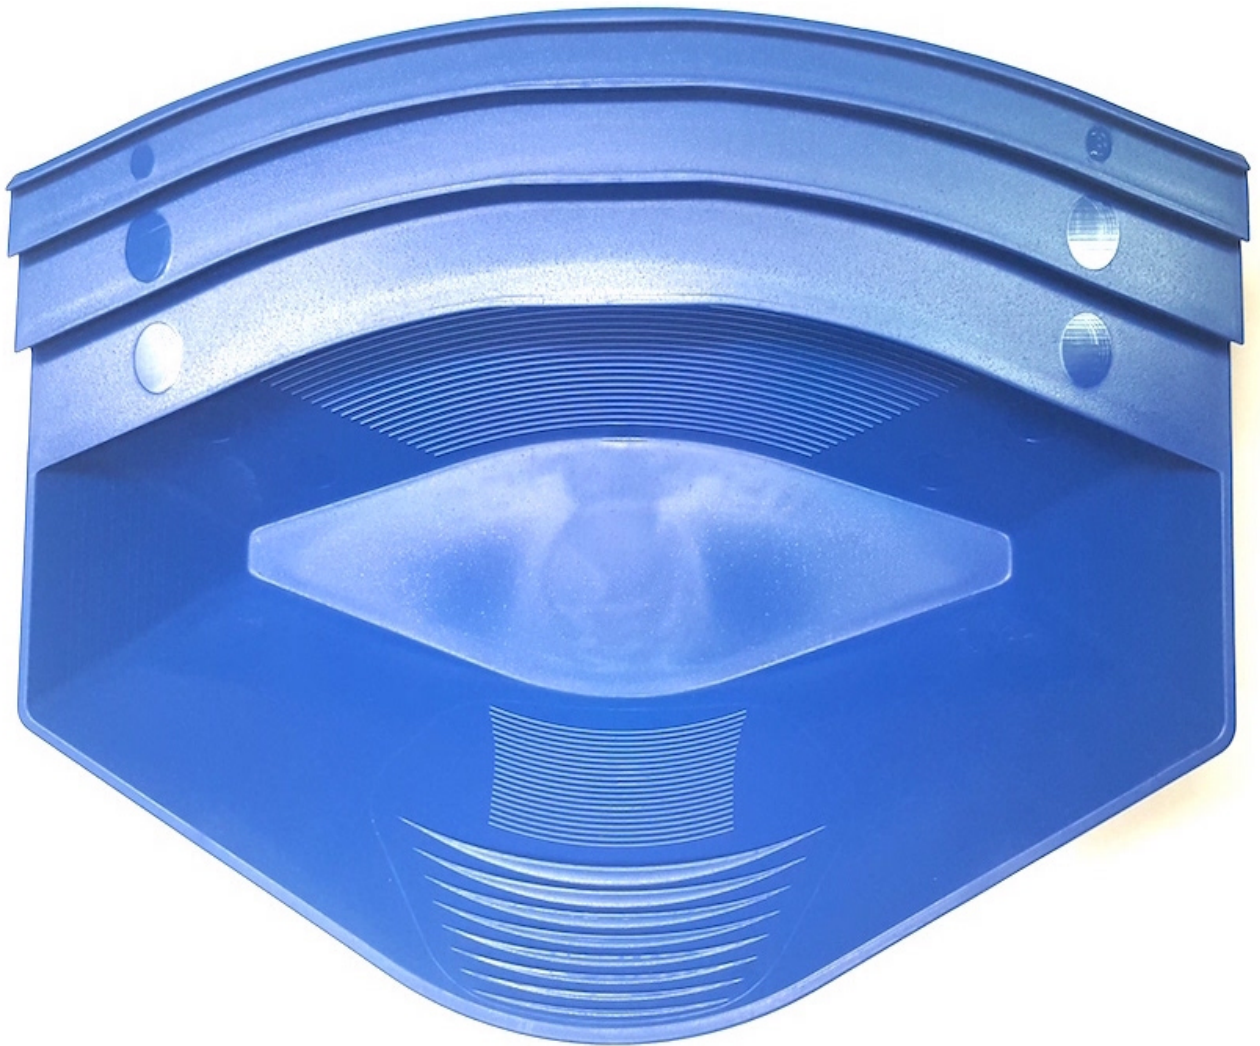

## Gold Claw Original Blue Gold Pan

The Gold Claw uses a simple “shake and tilt” method to pan gold.

Gold Claw is a fast and easy way to recover gold with no experience required.

Color and size: Blue Large