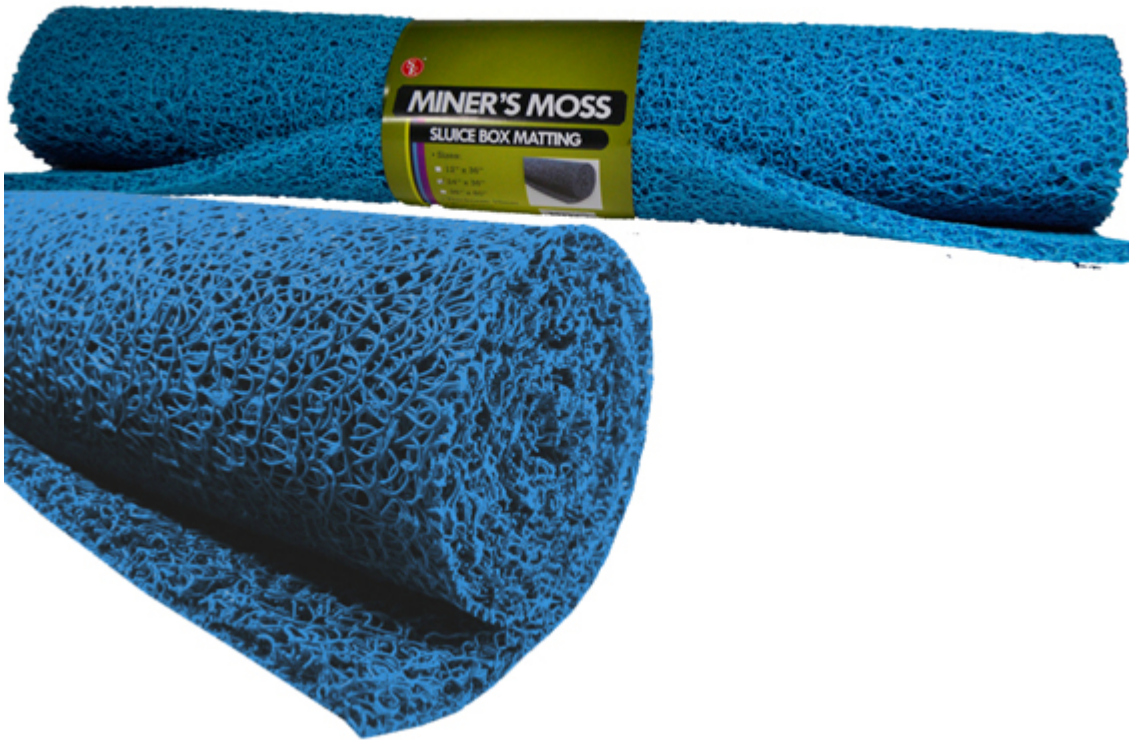

# Sona Miners Moss 36 Inches X 60 Inches Blue

A great way to increase your fine gold recovery!

- 60" L X 36" W X 10mm
- 10mm Thickness
- Blue Color